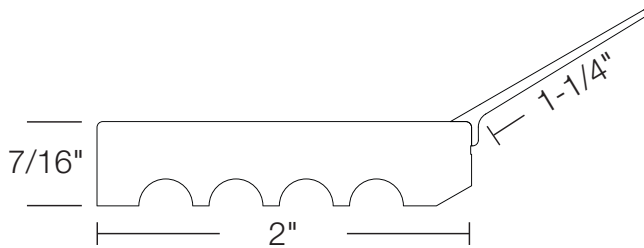

- “Smooth” finish for modern door styles
- Provides the perfect compliment to smooth, modern metallic, full view, and craftsman style doors.
- Helps to seal out dirt, bugs, wind, snow and water
- Moisture & termite proof
- Limited Lifetime warranty