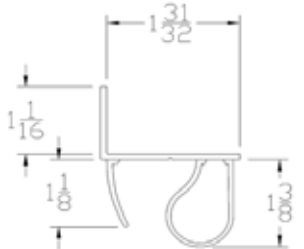

Part	Description
CP-05	1-3/8" BTM SEAL

Lengths	8', 9', 10', 12', 14', 16'
Color	Black
Package	12 pcs per box
Notes	Call about additional lengths

Part	Description
CP-05S	1-5/16" BTM SEAL

Lengths	8', 9', 10', 12', 14', 16'
Color	Black
Package	12 pcs per box
Notes	Call about additional lengths

BOTTOM SEALS

Part	Description
CP-06	1-3/4" BTM SEAL

Lengths	8', 9', 10', 12', 14', 16'
Color	Black
Package	12 pcs per box
Notes	Call about additional lengths

Part	Description
CP-07	2" LONG LEG BTM SEAL

Lengths	8', 9', 10', 12', 14', 16'
Color	Black
Package	6 pcs per box
Notes	Call about additional lengths

Part	Description
CP-07OF	2" OPEN FACE BTM SEAL

Lengths	8', 9', 10', 12', 14', 16'
Color	Black
Package	10 pcs per box
Notes	Call about additional lengths

Part	Description
CP-10	2" BTM SEAL

Lengths	8', 9', 10', 12', 14', 16'
Color	Black
Package	8 pcs per box
Notes	Call about additional lengths