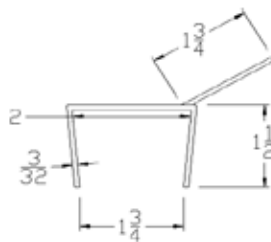

Lengths	8', 9', 10', 12', 14', 16'
Color	Black
Package	12 pcs per box
Notes	Call about additional lengths

Part	Description
TC-200	2" TOP CAP