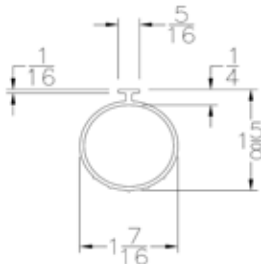

Lengths	100'
Color	Gray
Package	2 rolls per box
Notes	

Part	Description
TB-150	1-1/2" T BULB