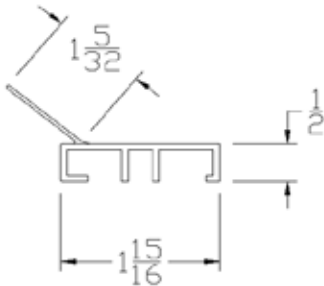

Lengths	7', 8', 9', 10', 12', 14', 16', 18'
Color	Almond, Brown, Chocolate, Green, Gray, Sandstone, Terratone, White
Package	15 pcs per box
Notes	

Part	Description
DS-200	2" DOOR STOP