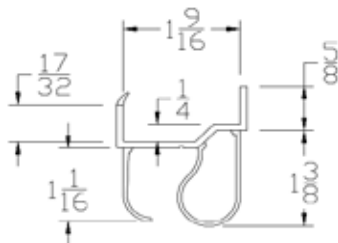

Lengths	8', 9', 10', 12', 14', 16'
Color	Black
Package	12 pcs per box
Notes	Call about additional lengths

Part	Description
CP-150	1-1/2" BTM SEAL