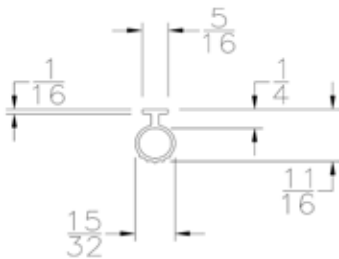

BOTTOM SEALS

Part	Description
FRX-600	EPDM X-TREME TEMPERATURE T ASTRAGAL BOTTOM SEAL

Lengths	200'
Color	Black
Package	1 - 200' roll per box
Notes	FLEXIBLE TO -50° F

Part	Description
TB-050	1/2" T BULB

Lengths	100'
Color	Gray
Package	2 rolls per box
Notes	

Part	Description
TB-100	1" T BULB

Lengths	100'
Color	Gray
Package	2 rolls per box
Notes	

Part	Description
TB-150	1-1/2" T BULB

Lengths	75'
Color	Gray
Package	2 rolls per box
Notes