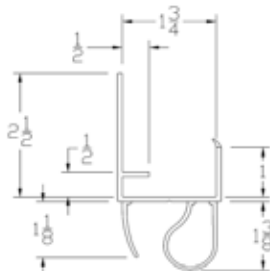

Lengths	8', 9', 10', 12', 14', 16'
Color	Black
Package	8 pcs per box
Notes	Call about additional lengths

Part	Description
SL-134	1-3/4" SHIPLAP BTM SEAL