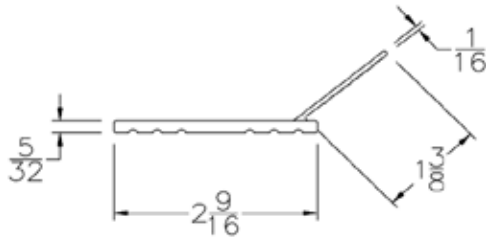

DOOR STOP

Part	Description
RDS-258	2-5/8" ROLL DOOR STOP

Lengths	150'
Color	Almond, Brown, Chocolate, Green, Gray, Sandstone, Terratone, White, Adobe Stone, Desert Tan
Package	1 roll per box
Notes	

Part	Description
DS NAILS	MAZE 1-3/4" PAINTED MULTI-PURPOSE RING SHANK NAIL