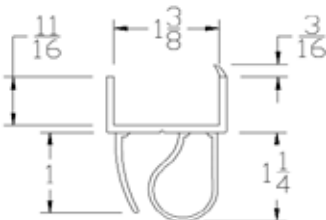

BOTTOM SEALS

Part	Description
UNI-300 OF	Uni-Size Bottom Seal Open Face

Lengths	16'2", 18'2"
Color	Black
Package	15 pcs per box
Notes	Fits 2" through 3-1/2" thick doors Call about additional lengths and custom lengths

Part	Description
CP-05	1-3/8" BTM SEAL

Lengths	8', 9', 10', 12', 14', 16'
Color	Black
Package	12 pcs per box
Notes	Call about additional lengths

Part	Description
CP-05S	1-5/16" BTM SEAL

Lengths	8', 9', 10', 12', 14', 16'
Color	Black
Package	12 pcs per box
Notes	Call about additional lengths