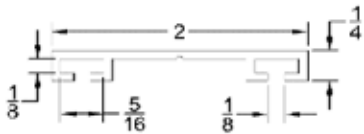

Lengths	8', 9', 10', 12', 16' 18'
Color	Black
Package	30 pcs per box
Notes	Call about additional lengths

Part	Description
URF-200	2" ASTRAGAL RETAINER