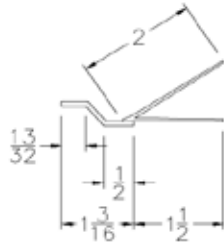

TOP SEALS

Part	Description
TS-14	TOP SEAL DOUBLE FLAP