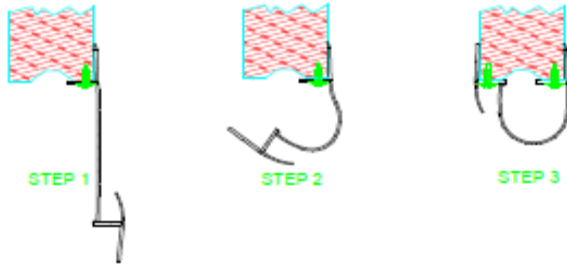

BOTTOM SEALS

Part	Description
UNI-100	Uni-Size Bottom Seal

Lengths	8'2", 9'2", 10'2", 12'2", 16'2", 18'2"
Color	Black
Package	15 pcs per box
Notes	Fits 3/4" through 2" thick doors Call about additional lengths and custom lengths