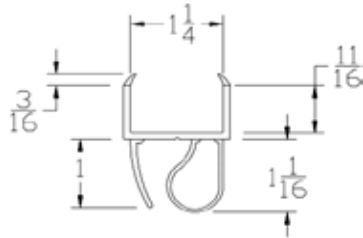

BOTTOM SEALS

Part	Description
CP-125	1-1/4" BTM SEAL