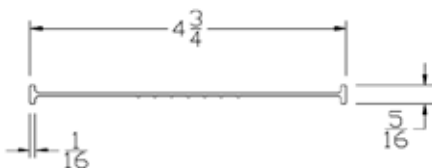

Lengths	200'
Color	Black
Packages	1 - 200' roll per box FLEXIBLE TO -50° F

Part	Description
FRX-475	EPDM X-TREME TEMPERATURE T ASTRAGAL BOTTOM SEAL