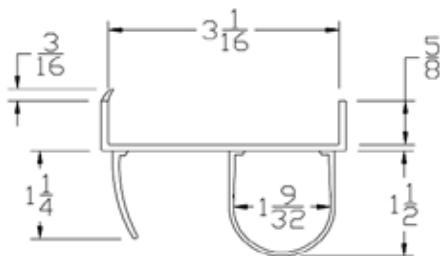

Lengths	8', 9', 10', 16', 18'
Color	Black
Package	10 pcs per box
Notes	Call about additional lengths

Part	Description
CP-300	3" BTM SEAL