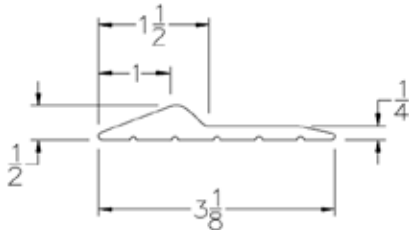

Lengths	10'
Color	Black
Package	1 roll per box
Notes	

Part	Description
TH-300K16	THRESHOLD 16' (2 GLUE)