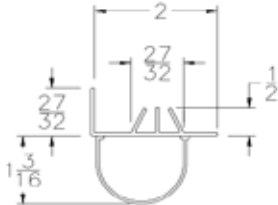

BOTTOM SEALS

Part	Description
TGOFNF	T&G OPEN FACE NO FLAP ABLE BTM SEAL