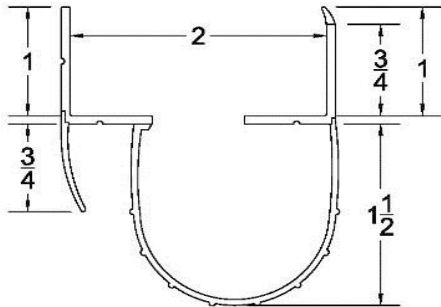

BOTTOM SEALS

Part	Description
UNI-100	Uni-Size Bottom Seal

Lengths	8'2", 9'2", 10'2", 12'2", 16'2", 18'2"
Color	Black
Package	15 pcs per box
Notes	Fits 3/4" through 2" thick doors Call about additional lengths and custom lengths

Part	Description
UNI-100 OF	Uni-Size Bottom Seal Open Face

Lengths	16'2", 18'2"
Color	Black
Package	15 pcs per box
Notes	Fits 3/4" through 2" thick doors Call about additional lengths and custom lengths

BOTTOM SEALS

Part	Description
UNI-300 OF	Uni-Size Bottom Seal Open Face

Lengths	16'2", 18'2"
Color	Black
Package	15 pcs per box
Notes	Fits 2" through 3-1/2" thick doors Call about additional lengths and custom lengths

Part	Description
CP-05	1-3/8" BTM SEAL

Lengths	8', 9', 10', 12', 14', 16'
Color	Black
Package	12 pcs per box
Notes	Call about additional lengths

Part	Description
CP-05S	1-5/16" BTM SEAL

Lengths	8', 9', 10', 12', 14', 16'
Color	Black
Package	12 pcs per box
Notes	Call about additional lengths