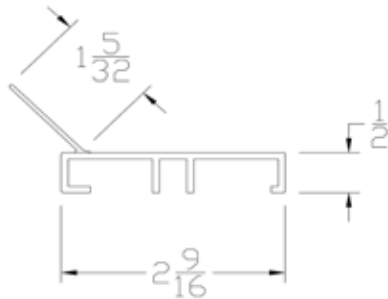

Lengths	7', 8', 9', 10', 12', 14', 16', 18'
Color	Almond, Brown, Chocolate, Desert Tan, Sandstone, White
Package	15 pcs per box
Notes	

Part	Description
DSC-258	2-5/8" DOOR STOP