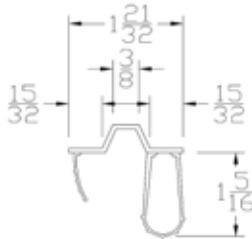

Lengths	8', 9', 10', 12', 14', 16'
Color	Black
Package	12 pcs per box
Notes	

Part	Description
CPC-06	1-3/4" BTM SEAL

Lengths	8', 9', 10', 12', 14', 16'
Color	Black
Package	12 pcs per box
Notes	

CONTRACTOR GRADE

Part	Description
CPC-07	2" LONG LEG BTM SEAL

Lengths	8', 9', 10', 12', 14', 16'
Color	Black
Package	6 pcs per box
Notes	

Part	Description
TGC-200	2" T&G BTM SEAL

Lengths	8', 9', 10', 12', 14', 16'
Color	Black
Package	20 pcs per box
Notes	