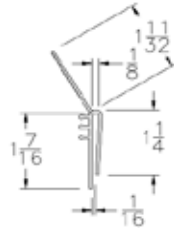

Lengths	75'
Color	Black, Gray
Package	2 rolls per box
Notes	

Part	Description
RB-21FY	ROLLING STEEL BTM SEAL YELLOW

Lengths	75'
Color	Yellow
Package	2 rolls per box
Notes	

REVERSE JAMB ANGLE SEAL

Part	Description
FB-02	CLIP ON JAMB SEAL WITH RIB