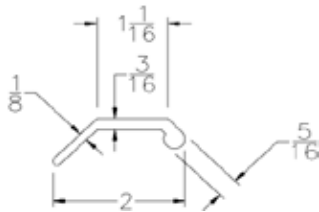

Lengths	16'2"
Color	Black
Package	25 pcs per box
Notes	Call about additional lengths

Part	Description
WDA-138	1-3/8" WOOD ASTRAGAL