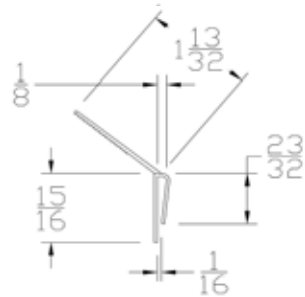

Lengths	100'
Color	Black, White
Package	2 rolls per box
Notes	

Part	Description
JS-02	CLIP ON JAMB SEAL