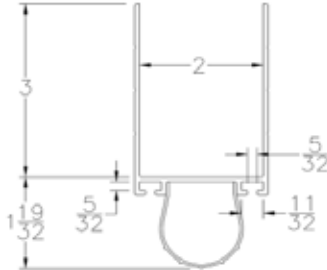

Part	Description
AR-02	2" ASTRAGAL BTM SEAL

Lengths	8', 9', 10', 12', 14'
Color	Black
Package	6 pcs per box
Notes	Call about additional lengths

BOTTOM SEALS

Part	Description
AR-03	3" ASTRAGAL BTM SEAL

Lengths	8', 9', 10', 12', 14'
Color	Black
Package	4 pcs per box
Notes	Call about additional lengths

Part	Description
AR-138	1-3/8" ASTRAGAL BTM SEAL

Lengths	8', 10', 16'
Color	Black
Package	8 pcs per box
Notes	Call about additional lengths

Part	Description
AR-175	1-3/4" ASTRAGAL BTM SEAL

Lengths	8', 10', 16'
Color	Black
Package	8 pcs per box
Notes	Call about additional lengths

Part	Description
ARL-138	1-3/8" BTM SEAL

Lengths	8'2", 10'2", 16'2", 18'2"
Color	Black
Package	6 pcs per box
Notes	Call about additional lengths

BOTTOM SEALS

Part	Description
ARL-200	2" BTM SEAL

Lengths	8'2", 10'2", 16'2", 18'2"
Color	Black
Package	4 pcs per box
Notes	Call about additional lengths

Part	Description
SL-08	2" SHIPLAP BTM SEAL

Lengths	8', 9', 10', 12', 14', 16'
Color	Black
Package	6 pcs per box
Notes	Call about additional lengths

Part	Description
SL-138	1-3/8" SHIPLAP BTM SEAL

Lengths	8', 9', 10', 12', 14', 16'
Color	Black
Package	8 pcs per box
Notes	Call about additional lengths