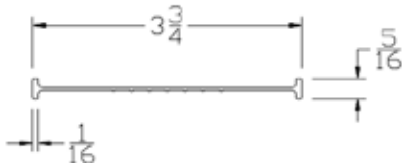

BOTTOM SEALS

Part	Description
FR-375	ASTRAGAL BTM SEAL