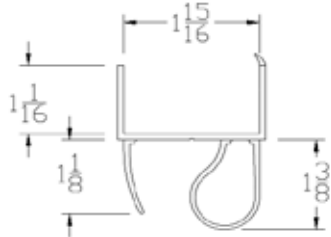

Part	Description
CP-05	1-3/8" BTM SEAL

Lengths	8', 9', 10', 12', 14', 16'
Color	Black
Package	12 pcs per box
Notes	Call about additional lengths

Part	Description
CP-05S	1-5/16" BTM SEAL

Lengths	8', 9', 10', 12', 14', 16'
Color	Black
Package	12 pcs per box
Notes	Call about additional lengths

BOTTOM SEALS

Part	Description
CP-06	1-3/4" BTM SEAL

Lengths	8', 9', 10', 12', 14', 16'
Color	Black
Package	12 pcs per box
Notes	Call about additional lengths

Part	Description
CP-07	2" LONG LEG BTM SEAL

Lengths	8', 9', 10', 12', 14', 16'
Color	Black
Package	6 pcs per box
Notes	Call about additional lengths