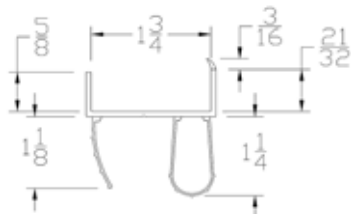

Part	Description
DSC-258	2-5/8" DOOR STOP

Lengths	7', 8', 9', 10', 12', 14', 16', 18'
Color	Almond, Brown, Chocolate, Desert Tan, Sandstone, White
Package	14 pcs per box
Notes	

Part	Description
CPC-05	1-3/8" BTM SEAL

Lengths	8', 9', 10', 12', 14', 16'
Color	Black
Package	12 pcs per box
Notes	

Part	Description
CPC-06	1-3/4" BTM SEAL

Lengths	8', 9', 10', 12', 14', 16'
Color	Black
Package	12 pcs per box
Notes	

CONTRACTOR GRADE