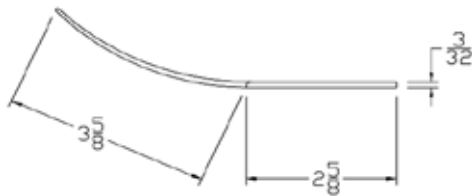

Lengths	8', 11', 13', 15'
Color	Gray
Package	6 pcs per box
Notes	

Part	Description
HS-625	ROLLING STEEL HEADER