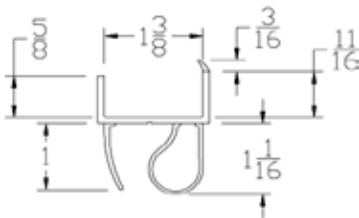

Part	Description
CP-05	1-3/8" BTM SEAL

Lengths	8', 9', 10', 12', 14', 16'
Color	Black
Package	12 pcs per box
Notes	Call about additional lengths

Part	Description
CP-05S	1-5/16" BTM SEAL

Lengths	8', 9', 10', 12', 14', 16'
Color	Black
Package	12 pcs per box
Notes	Call about additional lengths