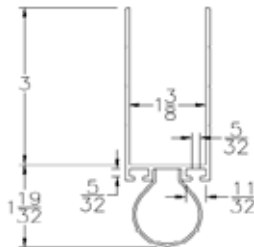

Part	Description
AR-02	2" ASTRAGAL BTM SEAL

Lengths	8', 9', 10', 12', 14'
Color	Black
Package	6 pcs per box
Notes	Call about additional lengths

BOTTOM SEALS

Part	Description
AR-03	3" ASTRAGAL BTM SEAL

Lengths	8', 9', 10', 12', 14'
Color	Black
Package	4 pcs per box
Notes	Call about additional lengths

Part	Description
AR-138	1-3/8" ASTRAGAL BTM SEAL

Lengths	8', 10', 16'
Color	Black
Package	8 pcs per box
Notes	Call about additional lengths

Part	Description
AR-175	1-3/4" ASTRAGAL BTM SEAL

Lengths	8', 10', 16'
Color	Black
Package	8 pcs per box
Notes	Call about additional lengths

Part	Description
ARL-138	1-3/8" BTM SEAL

Lengths	8'2", 10'2", 16'2", 18'2"
Color	Black
Package	6 pcs per box
Notes	Call about additional lengths

BOTTOM SEALS

Part	Description
ARL-200	2" BTM SEAL

Lengths	8'2", 10'2", 16'2", 18'2"
Color	Black
Package	4 pcs per box
Notes	Call about additional lengths

Part	Description
SL-08	2" SHIPLAP BTM SEAL

Lengths	8', 9', 10', 12', 14', 16'
Color	Black
Package	6 pcs per box
Notes	Call about additional lengths

Part	Description
SL-138	1-3/8" SHIPLAP BTM SEAL

Lengths	8', 9', 10', 12', 14', 16'
Color	Black
Package	8 pcs per box
Notes	Call about additional lengths