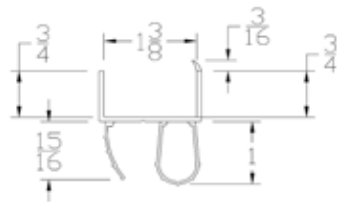

Lengths	7', 8', 9', 10', 12', 14', 16', 18'
Color	Almond, Brown, Chocolate, Desert Tan, Sandstone, White
Package	14 pcs per box
Notes	

Part	Description
CPC-05	1-3/8" BTM SEAL