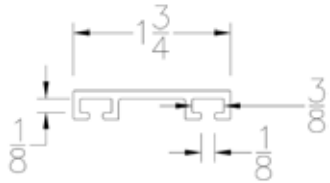

BOTTOM SEALS

Part	Description
URF-175	1-3/4" ASTRAGAL RETAINER