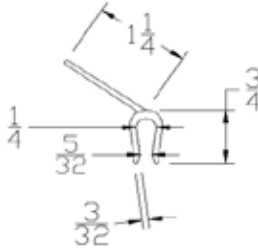

Lengths	1-1/4"
Color	Almond, Brown, Chocolate, Green, Gray, Sandstone, Terratone, White
Package	1 lbs per box
Notes	Available 1 pound boxes

ROLLING STEEL

Part	Description
GS-20	GUIDE SEAL

Lengths	8'6", 9'6", 10'6" 12'6", 14'6", 16'6"
Color	Gray
Package	25 pcs per box
Notes	Call about additional lengths