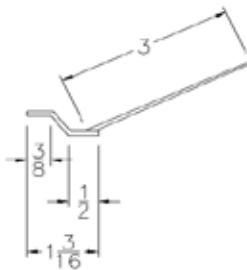

Lengths	150'
Color	Black
Package	2 rolls per box
Notes	2 rolls/box = 300'/box

Part	Description
TS-300	TOP SEAL