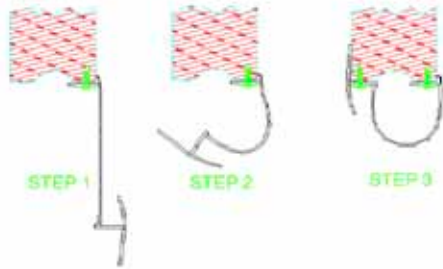

Part	Description
CP-05	1-3/8" BTM SEAL