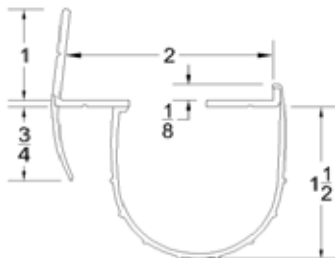

Part	Description
UNI-100 OF	Uni-Size Bottom Seal Open Face