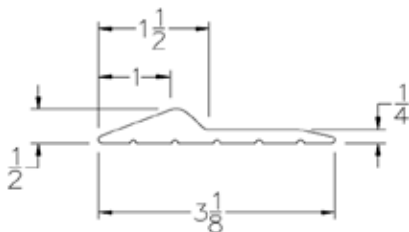

Lengths	16'
Color	Black
Package	1 roll per box
Notes	

Part	Description
TH-300K18	THRESHOLD 18' (2 GLUE)