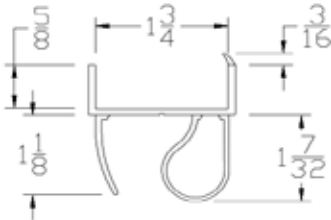

Part	Description
CP-05	1-3/8" BTM SEAL

Lengths	8', 9', 10', 12', 14', 16'
Color	Black
Package	12 pcs per box
Notes	Call about additional lengths

Part	Description
CP-05S	1-5/16" BTM SEAL

Lengths	8', 9', 10', 12', 14', 16'
Color	Black
Package	12 pcs per box
Notes	Call about additional lengths

BOTTOM SEALS

Part	Description
CP-06	1-3/4" BTM SEAL

Lengths	8', 9', 10', 12', 14', 16'
Color	Black
Package	12 pcs per box
Notes	Call about additional lengths

Part	Description
CP-07	2" LONG LEG BTM SEAL

Lengths	8', 9', 10', 12', 14', 16'
Color	Black
Package	6 pcs per box
Notes	Call about additional lengths