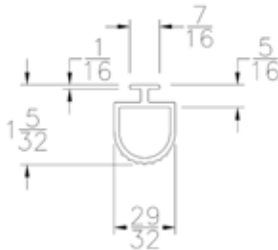

BOTTOM SEALS

Part	Description
SNP-001	SNAP-ON MINI WAREHOUSE BOTTOM SEAL

REPLACES
WAYNE-DALTON / DSI
MODEL DS-75 BOTTOM SEAL

Lengths	4', 9'
Color	Gray
Package	20 pcs per box
Notes	

Part	Description
WD-716	7/16" T MINI WAREHOUSE BOTTOM BULB (WD)

Lengths	75'
Color	Gray
Package	2 rolls per box
Notes	

Part	Description
MW-375	3/8" T MINI WAREHOUSE BOTTOM BULB

Lengths	100'
Color	Gray
Package	2 rolls per box
Notes	

Part	Description
URS-100	URS-100 1" UNIVERSAL RETAINER SINGLE

Lengths	8', 9', 16'
Color	Black
Package	25 pcs per box
Notes	Call about additional lengths