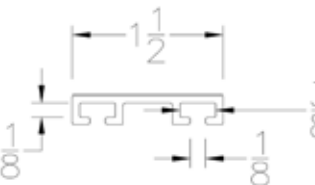

Lengths	8', 9', 10', 12', 16' 18'
Color	Black
Package	30 pcs per box
Notes	Call about additional lengths

Part	Description
URF-150	1-1/2" ASTRAGAL RETAINER