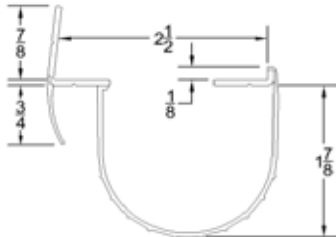

BOTTOM SEALS

Part	Description
UNI-300 OF	Uni-Size Bottom Seal Open Face

Lengths	16'2", 18'2"
Color	Black
Package	15 pcs per box
Notes	Fits 2" through 3-1/2" thick doors Call about additional lengths and custom lengths