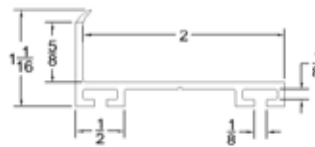

Lengths	8', 9', 16'
Color	Black
Package	20 pcs per box
Notes	Call about additional lengths

Part	Description
UR-200	2" UNIVERSAL RETAINER