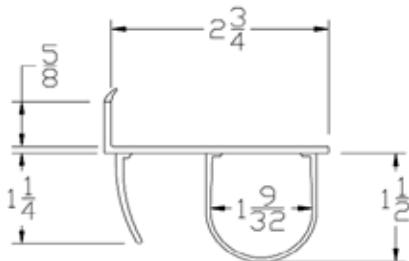

Lengths	8', 9', 10', 12', 14', 16'
Color	Black
Package	12 pcs per box
Notes	Call about additional lengths

Part	Description
CP-275OF	CP-275OF BTM SEAL