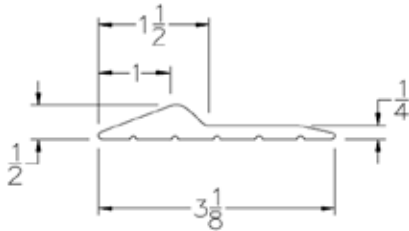

THRESHOLD

Part	Description
TH-300K100	THRESHOLD 100' (10 GLUE)