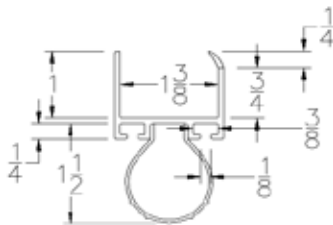

Part	Description
AR-02	2" ASTRAGAL BTM SEAL

Lengths	8', 9', 10', 12', 14'
Color	Black
Package	6 pcs per box
Notes	Call about additional lengths

BOTTOM SEALS

Part	Description
AR-03	3" ASTRAGAL BTM SEAL

Lengths	8', 9', 10', 12', 14'
Color	Black
Package	4 pcs per box
Notes	Call about additional lengths

Part	Description
AR-138	1-3/8" ASTRAGAL BTM SEAL

Lengths	8', 10', 16'
Color	Black
Package	8 pcs per box
Notes	Call about additional lengths

Part	Description
AR-175	1-3/4" ASTRAGAL BTM SEAL

Lengths	8', 10', 16'
Color	Black
Package	8 pcs per box
Notes	Call about additional lengths

Part	Description
ARL-138	1-3/8" BTM SEAL

Lengths	8'2", 10'2", 16'2", 18'2"
Color	Black
Package	6 pcs per box
Notes	Call about additional lengths

BOTTOM SEALS

Part	Description
ARL-200	2" BTM SEAL

Lengths	8'2", 10'2", 16'2", 18'2"
Color	Black
Package	4 pcs per box
Notes	Call about additional lengths