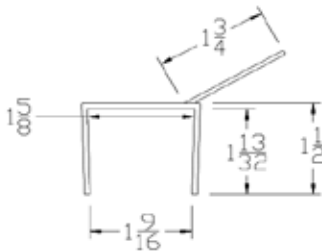

TOP SEALS

Part	Description
TC-138	1-3/8" TOP CAP

Lengths	8', 9', 10', 12', 14', 16'
Color	Black
Package	12 pcs per box
Notes	Call about additional lengths

Part	Description
TC-158	1-5/8" TOP CAP

Lengths	8', 9', 10', 12', 14', 16'
Color	Black
Package	12 pcs per box
Notes	Call about additional lengths