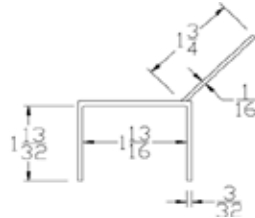

Lengths	8', 9', 10', 12', 14', 16'
Color	Black
Package	12 pcs per box
Notes	Call about additional lengths

Part	Description
TC-134	1-3/4" TOP CAP