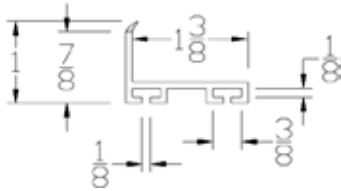

BOTTOM SEALS

Part	Description
UR-138	1-3/8" UNIVERSAL RETAINER