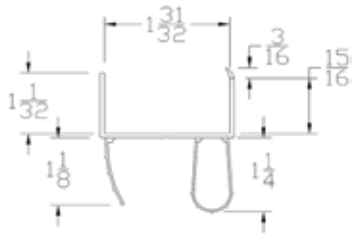

CONTRACTOR GRADE

Part	Description
CPC-07	2" LONG LEG BTM SEAL