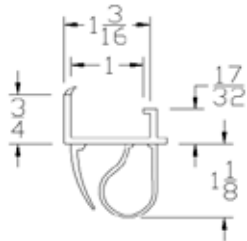

Part	Description
ARL-138	1-3/8" BTM SEAL

Lengths	8'2", 10'2", 16'2", 18'2"
Color	Black
Package	6 pcs per box
Notes	Call about additional lengths

BOTTOM SEALS

Part	Description
ARL-200	2" BTM SEAL

Lengths	8'2", 10'2", 16'2", 18'2"
Color	Black
Package	4 pcs per box
Notes	Call about additional lengths

Part	Description
SL-08	2" SHIPLAP BTM SEAL

Lengths	8', 9', 10', 12', 14', 16'
Color	Black
Package	6 pcs per box
Notes	Call about additional lengths

Part	Description
SL-138	1-3/8" SHIPLAP BTM SEAL

Lengths	8', 9', 10', 12', 14', 16'
Color	Black
Package	8 pcs per box
Notes	Call about additional lengths

Part	Description
SL-134	1-3/4" SHIPLAP BTM SEAL

Lengths	8', 9', 10', 12', 14', 16'
Color	Black
Package	8 pcs per box
Notes	Call about additional lengths

BOTTOM SEALS

Part	Description
TGOFNF	T&G OPEN FACE NO FLAP ABLE BTM SEAL

Lengths	8', 9', 10', 12', 14', 16'
Color	Black
Package	8 pcs per box
Notes	Call about additional lengths

Part	Description
1-3/8 CORE	1-3/8 ENCORE BTM SEAL

Lengths	8', 9', 12'2", 16'2", 18'
Color	Black
Package	16 pcs per box
Notes	Call about additional lengths