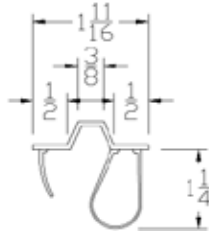

Lengths	8', 9', 10', 12', 14', 16'
Color	Black
Package	8 pcs per box
Notes	Call about additional lengths

Part	Description
1-3/8 CORE	1-3/8 ENCORE BTM SEAL

Lengths	8', 9', 12'2", 16'2", 18'
Color	Black
Package	16 pcs per box
Notes	Call about additional lengths

Part	Description
1-3/4 CORE	1-3/4 ENCORE BTM SEAL

Lengths	8', 9', 12'2", 16'2", 18'2"
Color	Black
Package	12 pcs per box
Notes	Call about additional lengths

Part	Description
T&G-RET	T&G RETAINER

Lengths	8', 9', 16', 18'
Color	Gray
Package	50 pcs per box
Notes	Call about additional lengths

BOTTOM SEALS

Part	Description
TG-200	2" T&G BTM SEAL

Lengths	8', 9', 10', 12', 14', 16'
Color	Black
Package	20 pcs per box
Notes	Call about additional lengths

Part	Description
PB-100	P-Bulb Bottom Seal for Windsor