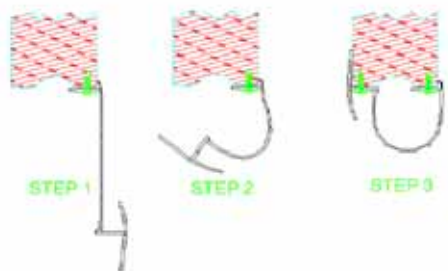

Lengths	16'2", 18'2"
Color	Black
Package	15 pcs per box
Notes	Fits 3/4" through 2" thick doors Call about additional lengths and custom lengths