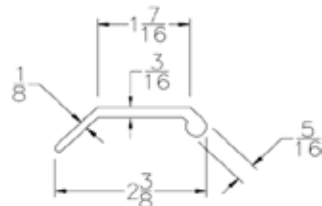

Lengths	100'
Color	Black
Package	1 roll per box
Notes	

Part	Description
WDA-175	1-3/4" WOOD ASTRAGAL