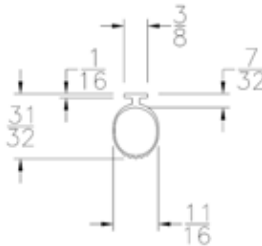

Lengths	75'
Color	Gray
Package	2 rolls per box
Notes	

Part	Description
MW-375	3/8" T MINI WAREHOUSE BOTTOM BULB