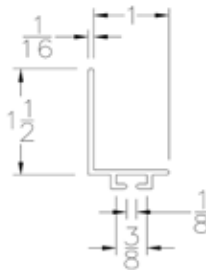

Lengths	100'
Color	Gray
Package	2 rolls per box
Notes	

Part	Description
URS-100	URS-100 1" UNIVERSAL RETAINER SINGLE