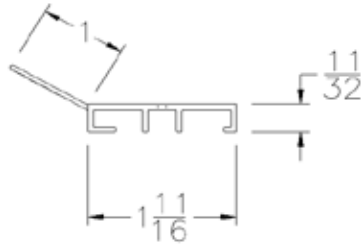

DOOR STOP

Part	Description
DS-134	1-3/4" DOOR STOP