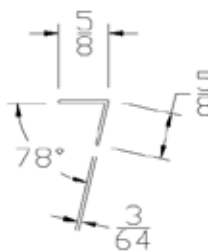

Lengths	17-3/8" - 20-3/8" - 23-3/8"
Color	White
Package	250 pcs per box
Notes	

Part	Description
L-ANGLE	5/8" ANGLE