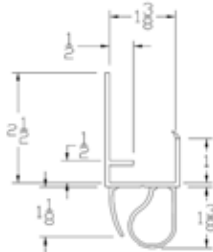

Part	Description
ARL-138	1-3/8" BTM SEAL

Lengths	8'2", 10'2", 16'2", 18'2"
Color	Black
Package	6 pcs per box
Notes	Call about additional lengths

BOTTOM SEALS

Part	Description
ARL-200	2" BTM SEAL

Lengths	8'2", 10'2", 16'2", 18'2"
Color	Black
Package	4 pcs per box
Notes	Call about additional lengths

Part	Description
SL-08	2" SHIPLAP BTM SEAL

Lengths	8', 9', 10', 12', 14', 16'
Color	Black
Package	6 pcs per box
Notes	Call about additional lengths

Part	Description
SL-138	1-3/8" SHIPLAP BTM SEAL

Lengths	8', 9', 10', 12', 14', 16'
Color	Black
Package	8 pcs per box
Notes	Call about additional lengths