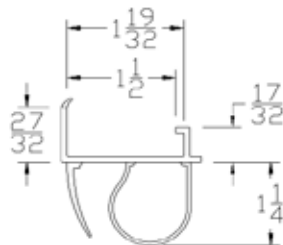

Lengths	8', 9', 12'2", 16'2", 18'
Color	Black
Package	16 pcs per box
Notes	Call about additional lengths

Part	Description
1-3/4 CORE	1-3/4 ENCORE BTM SEAL