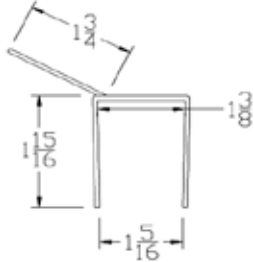

Part	Description
WDA-175	1-3/4" WOOD ASTRAGAL

Lengths	100'
Color	Black
Package	1 roll per box
Notes	

Part	Description
WDA NAILS	1" RING SHANK x 15/16" SQUARE HEAD GALVANIZED

Lengths	1"
Color	GALVANIZED
Package	2 lbs per box
Notes	Available 2 pound boxes

TOP SEALS

Part	Description
TC-138	1-3/8" TOP CAP

Lengths	8', 9', 10', 12', 14', 16'
Color	Black
Package	12 pcs per box
Notes	Call about additional lengths

Part	Description
TC-158	1-5/8" TOP CAP

Lengths	8', 9', 10', 12', 14', 16'
Color	Black
Package	12 pcs per box
Notes	Call about additional lengths