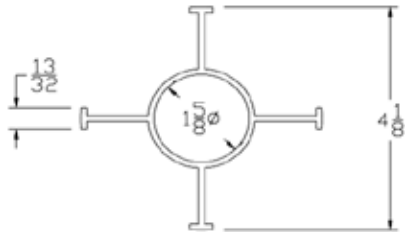

REVERSE JAMB ANGLE SEAL

Part	Description
WD-02	JAMB SEAL

Lengths	100' / roll
Color	Black, White
Package	2 rolls per box
Notes	

SPRING FILLER

Part	Description
SF-425	SPRING FILLER

Lengths	8', 12'
Color	Black
Package	1 pc
Notes	