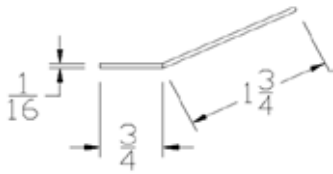

Lengths	8', 9', 10', 12', 14', 16' - 150'
Color	Black
Packages	15 pcs per box
	2 - 150' rolls per box = 300'

Part	Description
TS-15	TOP SEAL SINGLE FLAP