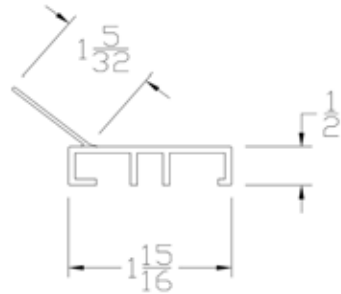

CONTRACTOR GRADE

Part	Description
DSC-200	2" DOOR STOP