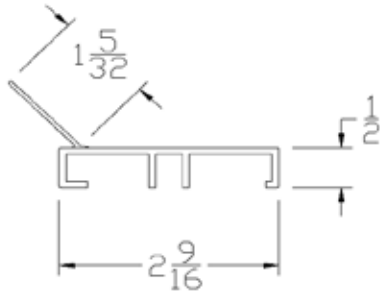

Lengths	7', 8', 9', 10', 12', 14', 16', 18'
Color	Almond, Brown, Chocolate, Green, Gray, Sandstone, Terratone, White, Adobe Stone, Desert Tan
Package	15 pcs per box
Notes	

Part	Description
DS-258	2-5/8" DOOR STOP