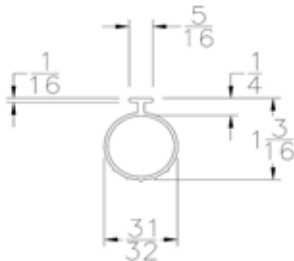

Lengths	100'
Color	Gray
Package	2 rolls per box
Notes	

Part	Description
TB-100	1" T BULB