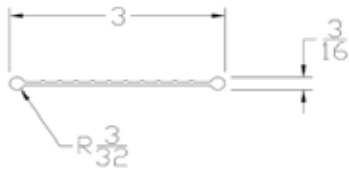

Lengths	200'
Color	Black
Package	2 rolls per box
Notes	Call about additional lengths

Part	Description
FRB-300	3" BEAD ASTRAGAL BTM SEAL