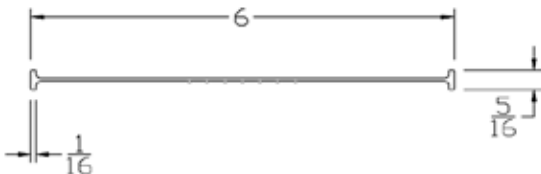

Lengths	200'
Color	Black
Package	1 roll per box
Notes	175' roll

Part	Description
FR-600	ASTRAGAL BTM SEAL

Lengths	200'
Color	Black
Package	1 roll per box
Notes	

Part	Description
FRX-375	EPDM X-TREME TEMPERATURE T ASTRAGAL BOTTOM SEAL