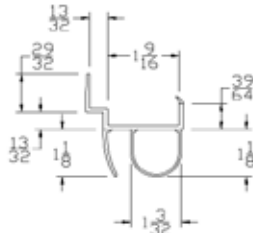

Part	Description
AR-138	1-3/8" ASTRAGAL BTM SEAL

Lengths	8', 10', 16'
Color	Black
Package	8 pcs per box
Notes	Call about additional lengths

Part	Description
AR-175	1-3/4" ASTRAGAL BTM SEAL

Lengths	8', 10', 16'
Color	Black
Package	8 pcs per box
Notes	Call about additional lengths

Part	Description
ARL-138	1-3/8" BTM SEAL

Lengths	8'2", 10'2", 16'2", 18'2"
Color	Black
Package	6 pcs per box
Notes	Call about additional lengths

BOTTOM SEALS

Part	Description
ARL-200	2" BTM SEAL

Lengths	8'2", 10'2", 16'2", 18'2"
Color	Black
Package	4 pcs per box
Notes	Call about additional lengths

Part	Description
SL-08	2" SHIPLAP BTM SEAL

Lengths	8', 9', 10', 12', 14', 16'
Color	Black
Package	6 pcs per box
Notes	Call about additional lengths

Part	Description
SL-138	1-3/8" SHIPLAP BTM SEAL

Lengths	8', 9', 10', 12', 14', 16'
Color	Black
Package	8 pcs per box
Notes	Call about additional lengths