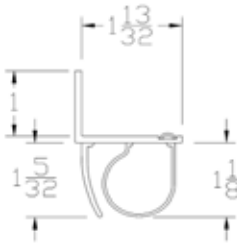

BOTTOM SEALS

Part	Description
CP-06	1-3/4" BTM SEAL

Lengths	8', 9', 10', 12', 14', 16'
Color	Black
Package	12 pcs per box
Notes	Call about additional lengths

Part	Description
CP-07	2" LONG LEG BTM SEAL

Lengths	8', 9', 10', 12', 14', 16'
Color	Black
Package	6 pcs per box
Notes	Call about additional lengths

Part	Description
CP-07OF	2" OPEN FACE BTM SEAL

Lengths	8', 9', 10', 12', 14', 16'
Color	Black
Package	10 pcs per box
Notes	Call about additional lengths

Part	Description
CP-10	2" BTM SEAL

Lengths	8', 9', 10', 12', 14', 16'
Color	Black
Package	8 pcs per box
Notes	Call about additional lengths

BOTTOM SEALS

Part	Description
CP-125	1-1/4" BTM SEAL

Lengths	8', 9', 10', 12', 14', 16'
Color	Black
Package	15 pcs per box
Notes	Call about additional lengths

Part	Description
CP-138OFB	1-3/8" OPEN FACE BUBBLE BTM SEAL