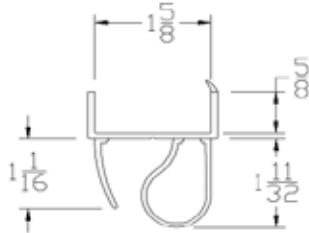

BOTTOM SEALS

Part	Description
CP-125	1-1/4" BTM SEAL

Lengths	8', 9', 10', 12', 14', 16'
Color	Black
Package	15 pcs per box
Notes	Call about additional lengths

Part	Description
CP-138OFB	1-3/8" OPEN FACE BUBBLE BTM SEAL

Lengths	8', 9', 10', 12', 14', 16'
Color	Black
Package	15 pcs per box
Notes	Call about additional lengths

Part	Description
CP-134OFB	1-3/4" OPEN FACE BUBBLE BTM SEAL

Lengths	8', 9', 10', 12', 14', 16'
Color	Black
Package	12 pcs per box
Notes	Call about additional lengths

Part	Description
CP-150	1-1/2" BTM SEAL

Lengths	8', 9', 10', 12', 14', 16'
Color	Black
Package	12 pcs per box
Notes	Call about additional lengths

BOTTOM SEALS

Part	Description
CP-158	1-5/8" BTM SEAL

Lengths	8', 9', 10', 12', 14', 16'
Color	Black
Package	12 pcs per box
Notes	Call about additional lengths