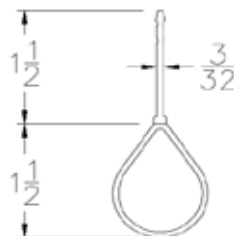

Part	Description
GS-38	GUIDE SEAL

Lengths	8'6"
Color	Gray
Package	20 pcs per box
Notes	Call about additional lengths

Part	Description
HB-8	8" HOOD BAFFLE

Lengths	150'
Color	Black
Package	1 roll per box
Notes	

Part	Description
HB-10	10" HOOD BAFFLE

Lengths	150'
Color	Black
Package	1 roll per box
Notes	

ROLLING STEEL

Part	Description
HB-12	12" HOOD BAFFLE

Lengths	150'
Color	Black
Package	1 roll per box
Notes	

Part	Description
HS-22S	ROLLING STEEL HEADER

Lengths	8', 11', 13', 15'
Color	Gray
Package	6 pcs per box
Notes	

Part	Description
HS-625	ROLLING STEEL HEADER

Lengths	75'
Color	Gray
Package	1 roll per box
Notes	

Part	Description
RB-21F	ROLLING STEEL BTM SEAL BLACK & GRAY

Lengths	75'
Color	Black, Gray
Package	2 rolls per box
Notes	

Part	Description
RB-21FY	ROLLING STEEL BTM SEAL YELLOW

Lengths	75'
Color	Yellow
Package	2 rolls per box
Notes	

REVERSE JAMB ANGLE SEAL

Part	Description
FB-02	CLIP ON JAMB SEAL WITH RIB