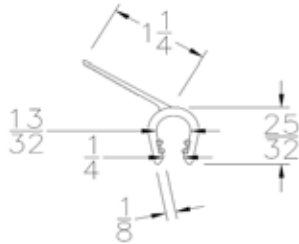

Lengths	1-1/4"
Color	Almond, Brown, Chocolate, Green, Gray, Sandstone, Terratone, White
Package	1 lbs per box
Notes	Available 1 pound boxes

ROLLING STEEL

Part	Description
GS-20	GUIDE SEAL

Lengths	8'6", 9'6", 10'6" 12'6", 14'6", 16'6"
Color	Gray
Package	25 pcs per box
Notes	Call about additional lengths

Part	Description
GS-38	GUIDE SEAL

Lengths	8'6"
Color	Gray
Package	20 pcs per box
Notes	Call about additional lengths

Part	Description
HB-8	8" HOOD BAFFLE

Lengths	150'
Color	Black
Package	1 roll per box
Notes	