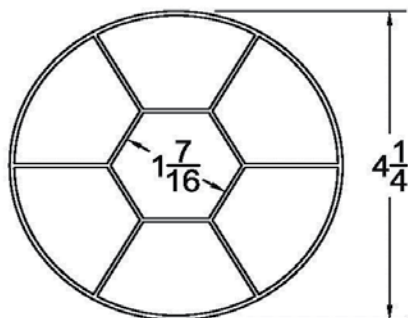

Lengths	8', 10', 12'
Color	Black
Package	1 pc
Notes	

Part	Description
PSF-425	SPRING FILLER