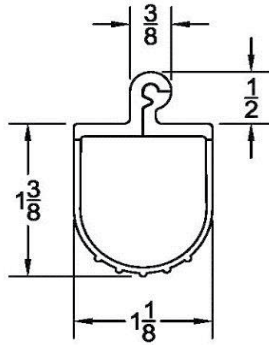

BOTTOM SEALS

Part	Description
UNI-100	Uni-Size Bottom Seal

Lengths	8'2", 9'2", 10'2", 12'2", 16'2", 18'2"
Color	Black
Package	15 pcs per box
Notes	Fits 3/4" through 2" thick doors Call about additional lengths and custom lengths

Lengths	8', 9', 10', 12', 14', 16'
Color	Black
Package	8 pcs per box
Notes	Call about additional lengths

Part	Description
1-3/8 CORE	1-3/8 ENCORE BTM SEAL

Lengths	8', 9', 12'2", 16'2", 18'
Color	Black
Package	16 pcs per box
Notes	Call about additional lengths

Part	Description
1-3/4 CORE	1-3/4 ENCORE BTM SEAL

Lengths	8', 9', 12'2", 16'2", 18'2"
Color	Black
Package	12 pcs per box
Notes	Call about additional lengths

Part	Description
T&G-RET	T&G RETAINER

Lengths	8', 9', 16', 18'
Color	Gray
Package	50 pcs per box
Notes	Call about additional lengths

BOTTOM SEALS

Part	Description
TG-200	2" T&G BTM SEAL

Lengths	8', 9', 10', 12', 14', 16'
Color	Black
Package	20 pcs per box
Notes	Call about additional lengths

Part	Description
PB-100	P-Bulb Bottom Seal for Windsor