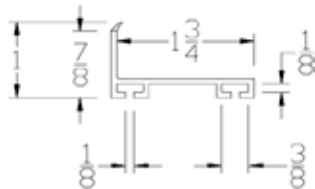

Lengths	8', 9', 16'
Color	Black
Package	25 pcs per box
Notes	Call about additional lengths

Part	Description
UR-175	1-3/4" UNIVERSAL RETAINER