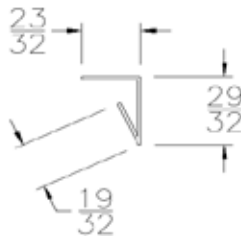

MISCELLANEOUS

Part	Description
BS	BACK SKIN RETAINER