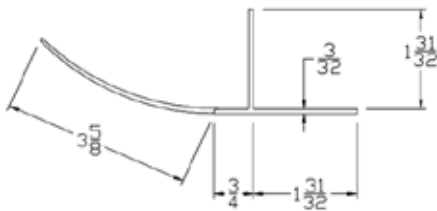

Part	Description
HB-10	10" HOOD BAFFLE

Lengths	150'
Color	Black
Package	1 roll per box
Notes	

ROLLING STEEL

Part	Description
HB-12	12" HOOD BAFFLE

Lengths	150'
Color	Black
Package	1 roll per box
Notes	

Part	Description
HS-22S	ROLLING STEEL HEADER