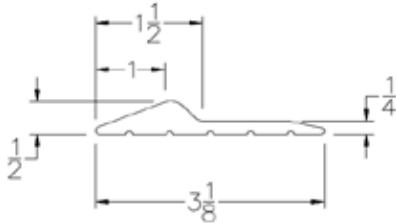

THRESHOLD

Part	Description
TH-300	THRESHOLD - BULK

Lengths	10', 16', 18', 100'
Color	Black
Package	1 roll per box
Notes	

Part	Description
TH-300K10	THRESHOLD 10' (1 GLUE)

Lengths	10'
Color	Black
Package	1 roll per box
Notes	