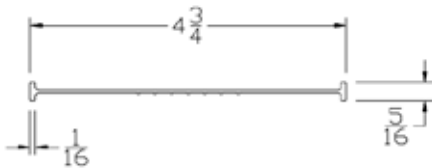

Lengths	200'
Color	Black
Packages	2 - 200' rolls per box = 400' 1 - 250' roll per box = 250'

Part	Description
FR-475	ASTRAGAL BTM SEAL