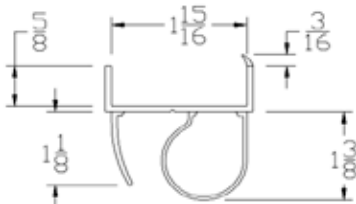

Part	Description
CP-05	1-3/8" BTM SEAL

Lengths	8', 9', 10', 12', 14', 16'
Color	Black
Package	12 pcs per box
Notes	Call about additional lengths

Part	Description
CP-05S	1-5/16" BTM SEAL

Lengths	8', 9', 10', 12', 14', 16'
Color	Black
Package	12 pcs per box
Notes	Call about additional lengths

BOTTOM SEALS

Part	Description
CP-06	1-3/4" BTM SEAL

Lengths	8', 9', 10', 12', 14', 16'
Color	Black
Package	12 pcs per box
Notes	Call about additional lengths

Part	Description
CP-07	2" LONG LEG BTM SEAL

Lengths	8', 9', 10', 12', 14', 16'
Color	Black
Package	6 pcs per box
Notes	Call about additional lengths

Part	Description
CP-07OF	2" OPEN FACE BTM SEAL

Lengths	8', 9', 10', 12', 14', 16'
Color	Black
Package	10 pcs per box
Notes	Call about additional lengths

Part	Description
CP-10	2" BTM SEAL

Lengths	8', 9', 10', 12', 14', 16'
Color	Black
Package	8 pcs per box
Notes	Call about additional lengths