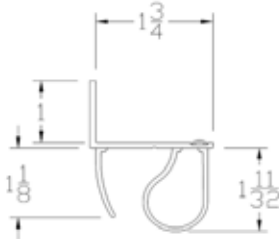

Lengths	8', 9', 10', 12', 14', 16'
Color	Black
Package	15 pcs per box
Notes	Call about additional lengths

Part	Description
CP-134OFB	1-3/4" OPEN FACE BUBBLE BTM SEAL