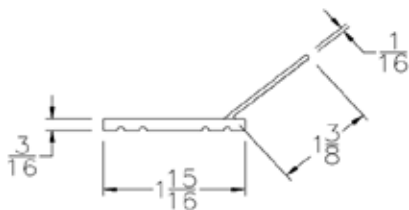

Lengths	7', 8', 9', 10', 12', 14', 16', 18'
Color	Almond, Brown, Chocolate, Green, Gray, Sandstone, Terratone, White, Adobe Stone, Desert Tan
Package	14 pcs per box
Notes	Black available in 9' and 18' only

Part	Description
RDS-200	2" ROLL DOOR STOP