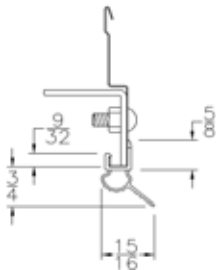

Lengths	100'
Color	Gray
Package	2 rolls per box
Notes	

Part	Description
TB-150	1-1/2" T BULB

Lengths	75'
Color	Gray
Package	2 rolls per box
Notes	

BOTTOM SEALS

Part	Description
SNP-001	SNAP-ON MINI WAREHOUSE BOTTOM SEAL