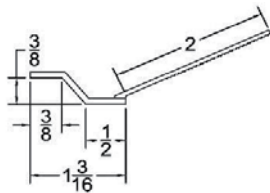

Lengths	100'
Color	Black
Package	2 rolls per box
Notes	

Part	Description
TS-200	2" TOP SEAL