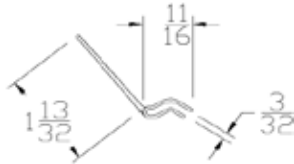

REVERSE JAMB ANGLE SEAL

Part	Description
WD-02	JAMB SEAL