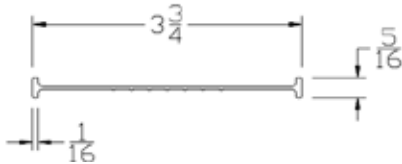

BOTTOM SEALS

Part	Description
FR-375	ASTRAGAL BTM SEAL

Lengths	200'
Color	Black
Packages	2 - 200' rolls per box = 400' 1 - 250' roll per box = 250'

Part	Description
FR-475	ASTRAGAL BTM SEAL

Lengths	200'
Color	Black
Package	1 roll per box
Notes	175' roll

Part	Description
FR-600	ASTRAGAL BTM SEAL

Lengths	200'
Color	Black
Package	1 roll per box
Notes	

Part	Description
FRX-375	EPDM X-TREME TEMPERATURE T ASTRAGAL BOTTOM SEAL

Lengths	200'
Color	Black
Packages	1 - 200' roll per box FLEXIBLE TO -50° F

Part	Description
FRX-475	EPDM X-TREME TEMPERATURE T ASTRAGAL BOTTOM SEAL

Lengths	200'
Color	Black
Package	1 - 200' roll per box
Notes	FLEXIBLE TO -50° F