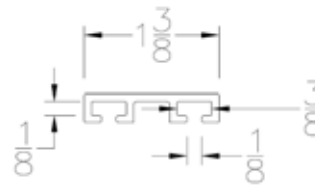

Lengths	16'2"
Color	Black
Package	15 pcs per box
Notes	Call about additional lengths

Part	Description
URF-138	1-3/8" ASTRAGAL RETAINER