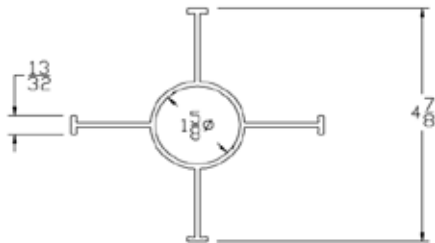

Lengths	8', 12'
Color	Black
Package	1 pc
Notes	

Part	Description
SF-600	SPRING FILLER