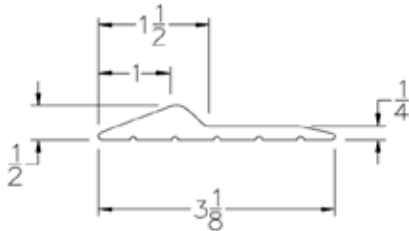

THRESHOLD

Part	Description
TH-300	THRESHOLD - BULK

Lengths	10', 16', 18', 100'
Color	Black
Package	1 roll per box
Notes	

Part	Description
TH-300K10	THRESHOLD 10' (1 GLUE)

Lengths	10'
Color	Black
Package	1 roll per box
Notes	