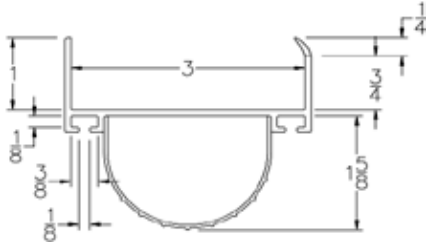

Part	Description
CP-150	1-1/2" BTM SEAL

Lengths	8', 9', 10', 12', 14', 16'
Color	Black
Package	12 pcs per box
Notes	Call about additional lengths

BOTTOM SEALS

Part	Description
CP-158	1-5/8" BTM SEAL

Lengths	8', 9', 10', 12', 14', 16'
Color	Black
Package	12 pcs per box
Notes	Call about additional lengths

Part	Description
CP-275OF	CP-275OF BTM SEAL

Lengths	8', 9', 10', 16', 18'
Color	Black
Package	10 pcs per box
Notes	Call about additional lengths

Part	Description
CP-300	3" BTM SEAL

Lengths	8', 10', 12'
Color	Black
Package	6 pcs per box
Notes	Call about additional lengths

Part	Description
AR-02	2" ASTRAGAL BTM SEAL

Lengths	8', 9', 10', 12', 14'
Color	Black
Package	6 pcs per box
Notes	Call about additional lengths

BOTTOM SEALS

Part	Description
AR-03	3" ASTRAGAL BTM SEAL

Lengths	8', 9', 10', 12', 14'
Color	Black
Package	4 pcs per box
Notes	Call about additional lengths