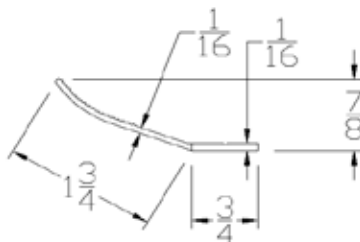

Lengths	100'
Color	Black, Brown, Gray, White, Sandstone, Almond
Package	2 rolls per box
Notes	Call about additional lengths

Part	Description
RS-175	1 3/4" REVERSE JAMB SEAL