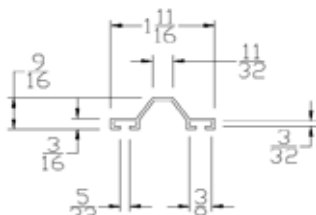

Lengths	8', 9', 12'2", 16'2", 18'2"
Color	Black
Package	12 pcs per box
Notes	Call about additional lengths

Part	Description
T&G-RET	T&G RETAINER