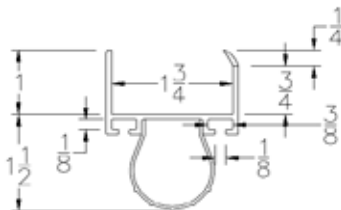

Part	Description
AR-02	2" ASTRAGAL BTM SEAL

Lengths	8', 9', 10', 12', 14'
Color	Black
Package	6 pcs per box
Notes	Call about additional lengths

BOTTOM SEALS

Part	Description
AR-03	3" ASTRAGAL BTM SEAL

Lengths	8', 9', 10', 12', 14'
Color	Black
Package	4 pcs per box
Notes	Call about additional lengths

Part	Description
AR-138	1-3/8" ASTRAGAL BTM SEAL

Lengths	8', 10', 16'
Color	Black
Package	8 pcs per box
Notes	Call about additional lengths

Part	Description
AR-175	1-3/4" ASTRAGAL BTM SEAL

Lengths	8', 10', 16'
Color	Black
Package	8 pcs per box
Notes	Call about additional lengths

Part	Description
ARL-138	1-3/8" BTM SEAL

Lengths	8'2", 10'2", 16'2", 18'2"
Color	Black
Package	6 pcs per box
Notes	Call about additional lengths

BOTTOM SEALS

Part	Description
ARL-200	2" BTM SEAL

Lengths	8'2", 10'2", 16'2", 18'2"
Color	Black
Package	4 pcs per box
Notes	Call about additional lengths