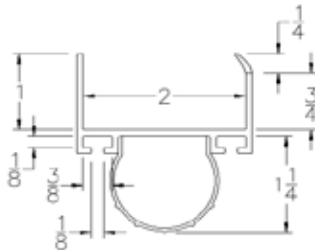

Part	Description
CP-150	1-1/2" BTM SEAL

Lengths	8', 9', 10', 12', 14', 16'
Color	Black
Package	12 pcs per box
Notes	Call about additional lengths

BOTTOM SEALS

Part	Description
CP-158	1-5/8" BTM SEAL

Lengths	8', 9', 10', 12', 14', 16'
Color	Black
Package	12 pcs per box
Notes	Call about additional lengths

Part	Description
CP-275OF	CP-275OF BTM SEAL

Lengths	8', 9', 10', 16', 18'
Color	Black
Package	10 pcs per box
Notes	Call about additional lengths

Part	Description
CP-300	3" BTM SEAL

Lengths	8', 10', 12'
Color	Black
Package	6 pcs per box
Notes	Call about additional lengths

Part	Description
AR-02	2" ASTRAGAL BTM SEAL

Lengths	8', 9', 10', 12', 14'
Color	Black
Package	6 pcs per box
Notes	Call about additional lengths

BOTTOM SEALS

Part	Description
AR-03	3" ASTRAGAL BTM SEAL

Lengths	8', 9', 10', 12', 14'
Color	Black
Package	4 pcs per box
Notes	Call about additional lengths