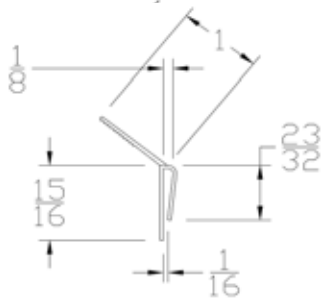

Lengths	Special Order - 100'
Color	Black
Package	1 roll per box
Notes	Special Order

Part	Description
JS-01	CLIP ON JAMB SEAL