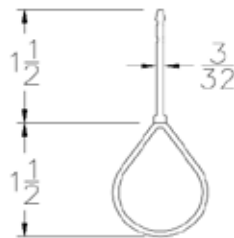

Part	Description
GS-38	GUIDE SEAL

Lengths	8'6"
Color	Gray
Package	20 pcs per box
Notes	Call about additional lengths

Part	Description
HB-8	8" HOOD BAFFLE

Lengths	150'
Color	Black
Package	1 roll per box
Notes	

Part	Description
HB-10	10" HOOD BAFFLE

Lengths	150'
Color	Black
Package	1 roll per box
Notes	

ROLLING STEEL

Part	Description
HB-12	12" HOOD BAFFLE

Lengths	150'
Color	Black
Package	1 roll per box
Notes	

Part	Description
HS-22S	ROLLING STEEL HEADER

Lengths	8', 11', 13', 15'
Color	Gray
Package	6 pcs per box
Notes	

Part	Description
HS-625	ROLLING STEEL HEADER

Lengths	75'
Color	Gray
Package	1 roll per box
Notes	

Part	Description
RB-21F	ROLLING STEEL BTM SEAL BLACK & GRAY