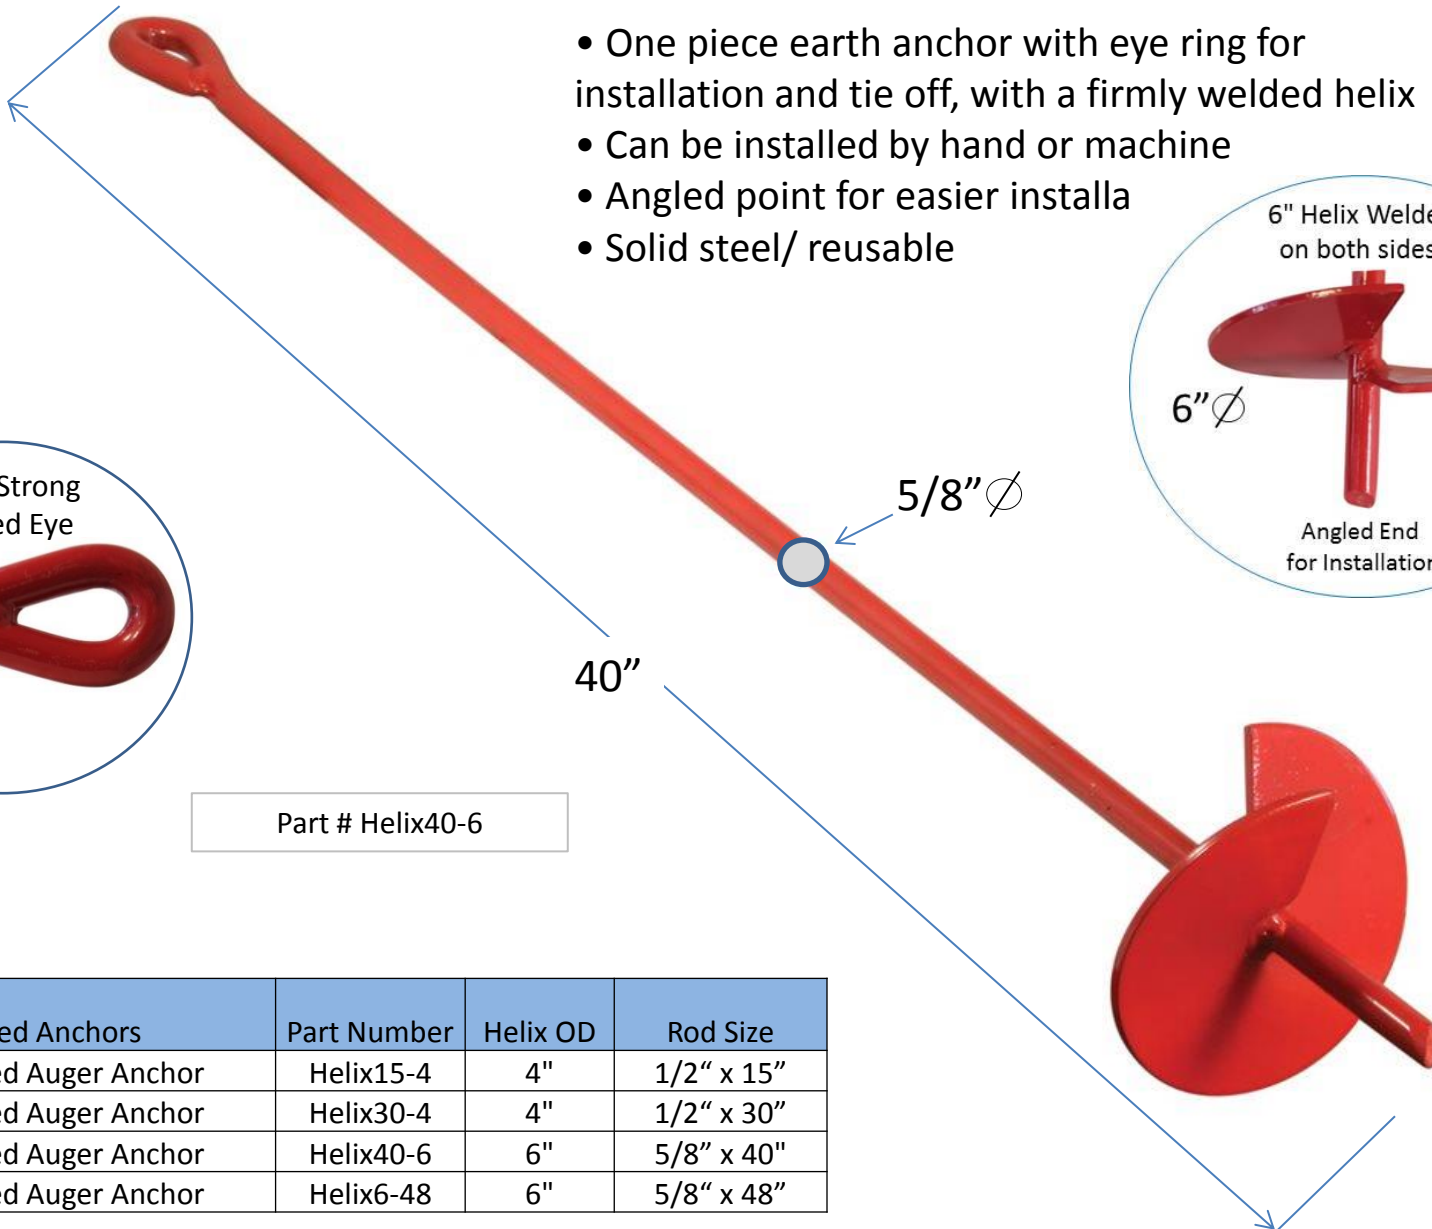

Fehr

Earth Anchors

5/8" x 40" Welded Eye Auger Anchor 4" Helix

- One piece earth anchor with eye ring for installation and tie off, with a firmly welded helix
- Can be installed by hand or machine
- Angled point for easier installa
- Solid steel/ reusable

Part # Helix40-6

Painted Anchors	Part Number	Helix OD	Rod Size
15" Painted Auger Anchor	Helix15-4	4"	1/2" x 15"
30" Painted Auger Anchor	Helix30-4	4"	1/2" x 30"
40" Painted Auger Anchor	Helix40-6	6"	5/8" x 40"
48" Painted Auger Anchor	Helix6-48	6"	5/8" x 48"